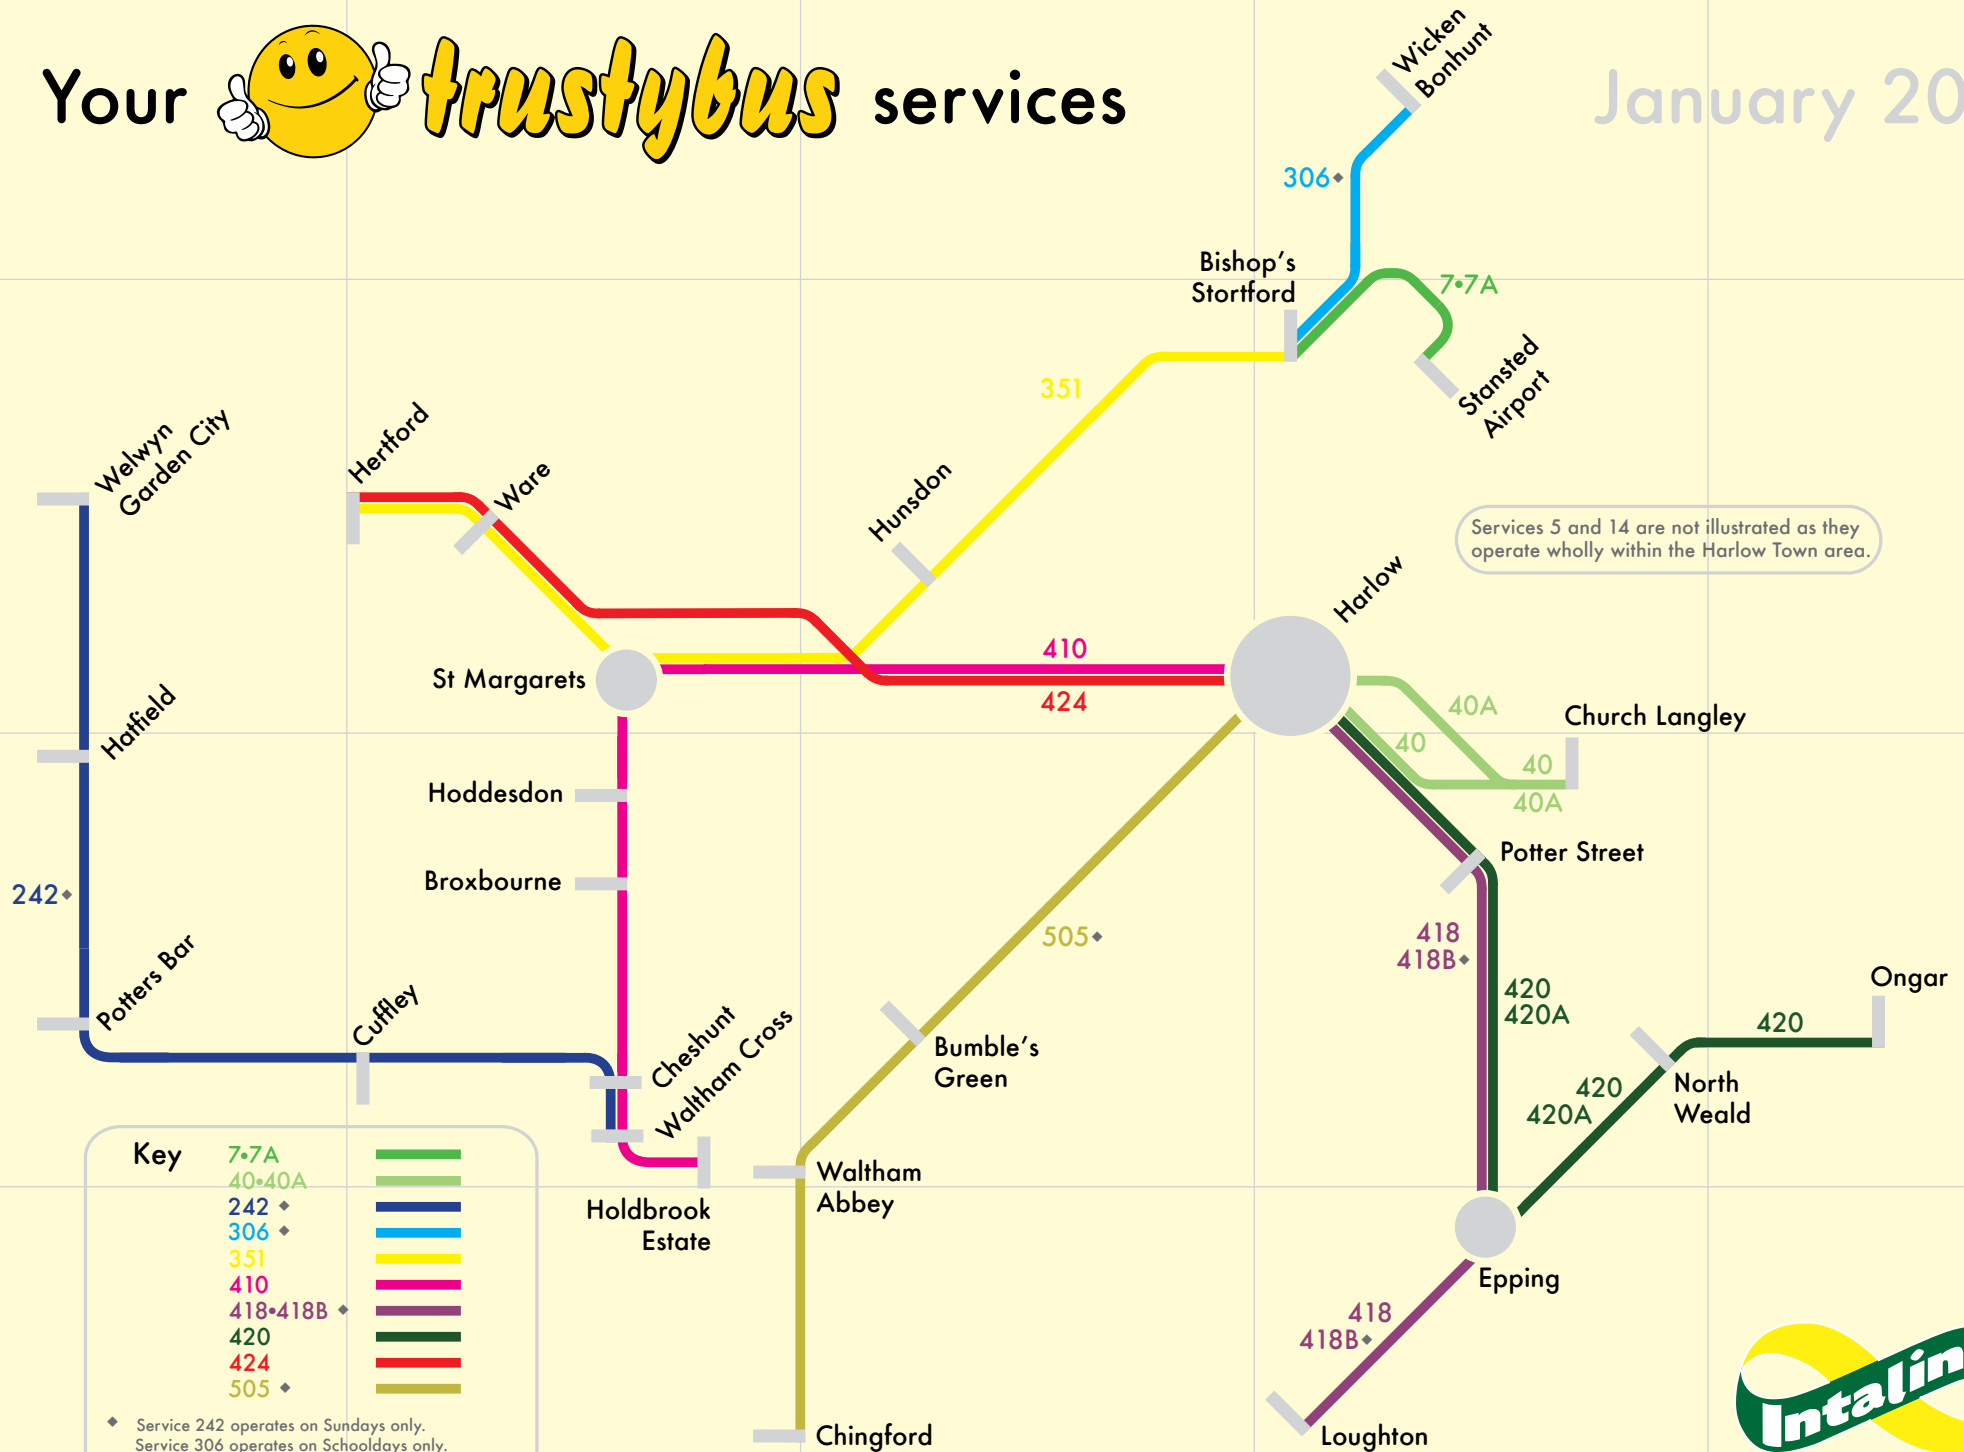

Your trustybus services

January 2018

Services 5 and 14 are not illustrated as they operate wholly within the Harlow Town area.

Key

7-7A	
40-40A	
242 ♦	
306 ♦	
351	
410	
418-418B ♦	
420	
424	
505 ♦	

♦ Service 242 operates on Sundays only.
 Service 306 operates on Schooldays only.
 Service 418B operates Mon to Sat evenings only.
 Service 505 operates on Saturdays only.